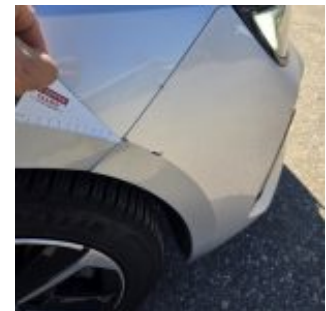

No

Damage Part

Damage Type

Repair Type

Acceptable

Bumper - Front

Scratch(es)

Spray