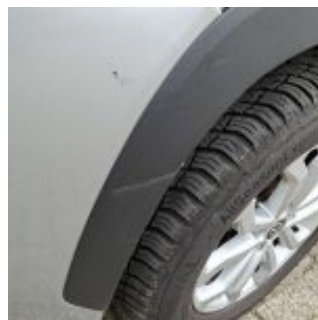

Damage Part

Damage Type

Repair Type

Acceptable

Overfender

Scratch(es)

Replace

No