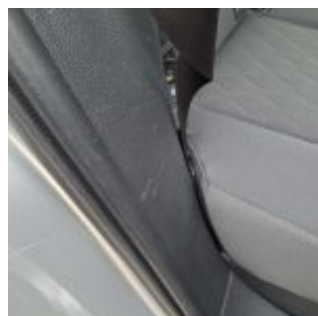

Damage Part	Damage Type	Notes	Repair Type	Acceptable
Interior	Scratch(es)	Instaplijst	Replace	No