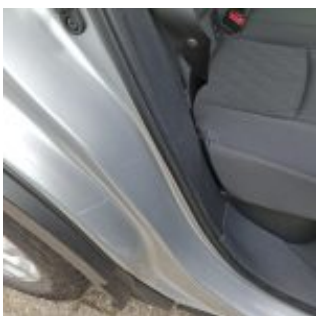

Damage Part	Damage Type	Notes	Repair Type	Acceptable
Interior	Scratch(es)	Instaplijst	Replace	No