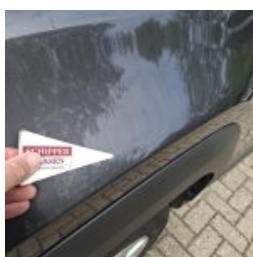

Damage Part	Damage Type	Notes	Repair Type	Acceptable
Roof	Hail Damage	>250	Panelbeating & Spray	No

Damage Part	Damage Type	Notes	Repair Type	Acceptable
Roof	Hail Damage	Dakstijl >30	Restyle	No

Damage Part	Damage Type	Notes	Repair Type	Acceptable
Reardoor - Left	Hail Damage	>10	Restyle	No

Damage Part	Damage Type	Notes	Repair Type	Acceptable
Frontdoor - Left	Hail Damage	>30	Restyle	No