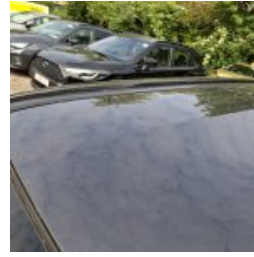

Damage Part	Damage Type	Notes	Repair Type	Acceptable
Roof	Hail Damage	>250	Panelbeating & Spray	No