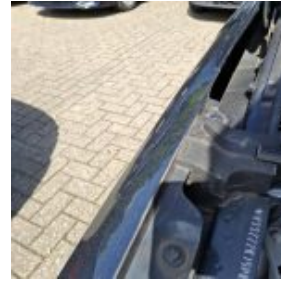

Damages

Damage Part

Damage Type

Repair Type

Acceptable

Fender - Front Right

Dislocated / Loose

Repair